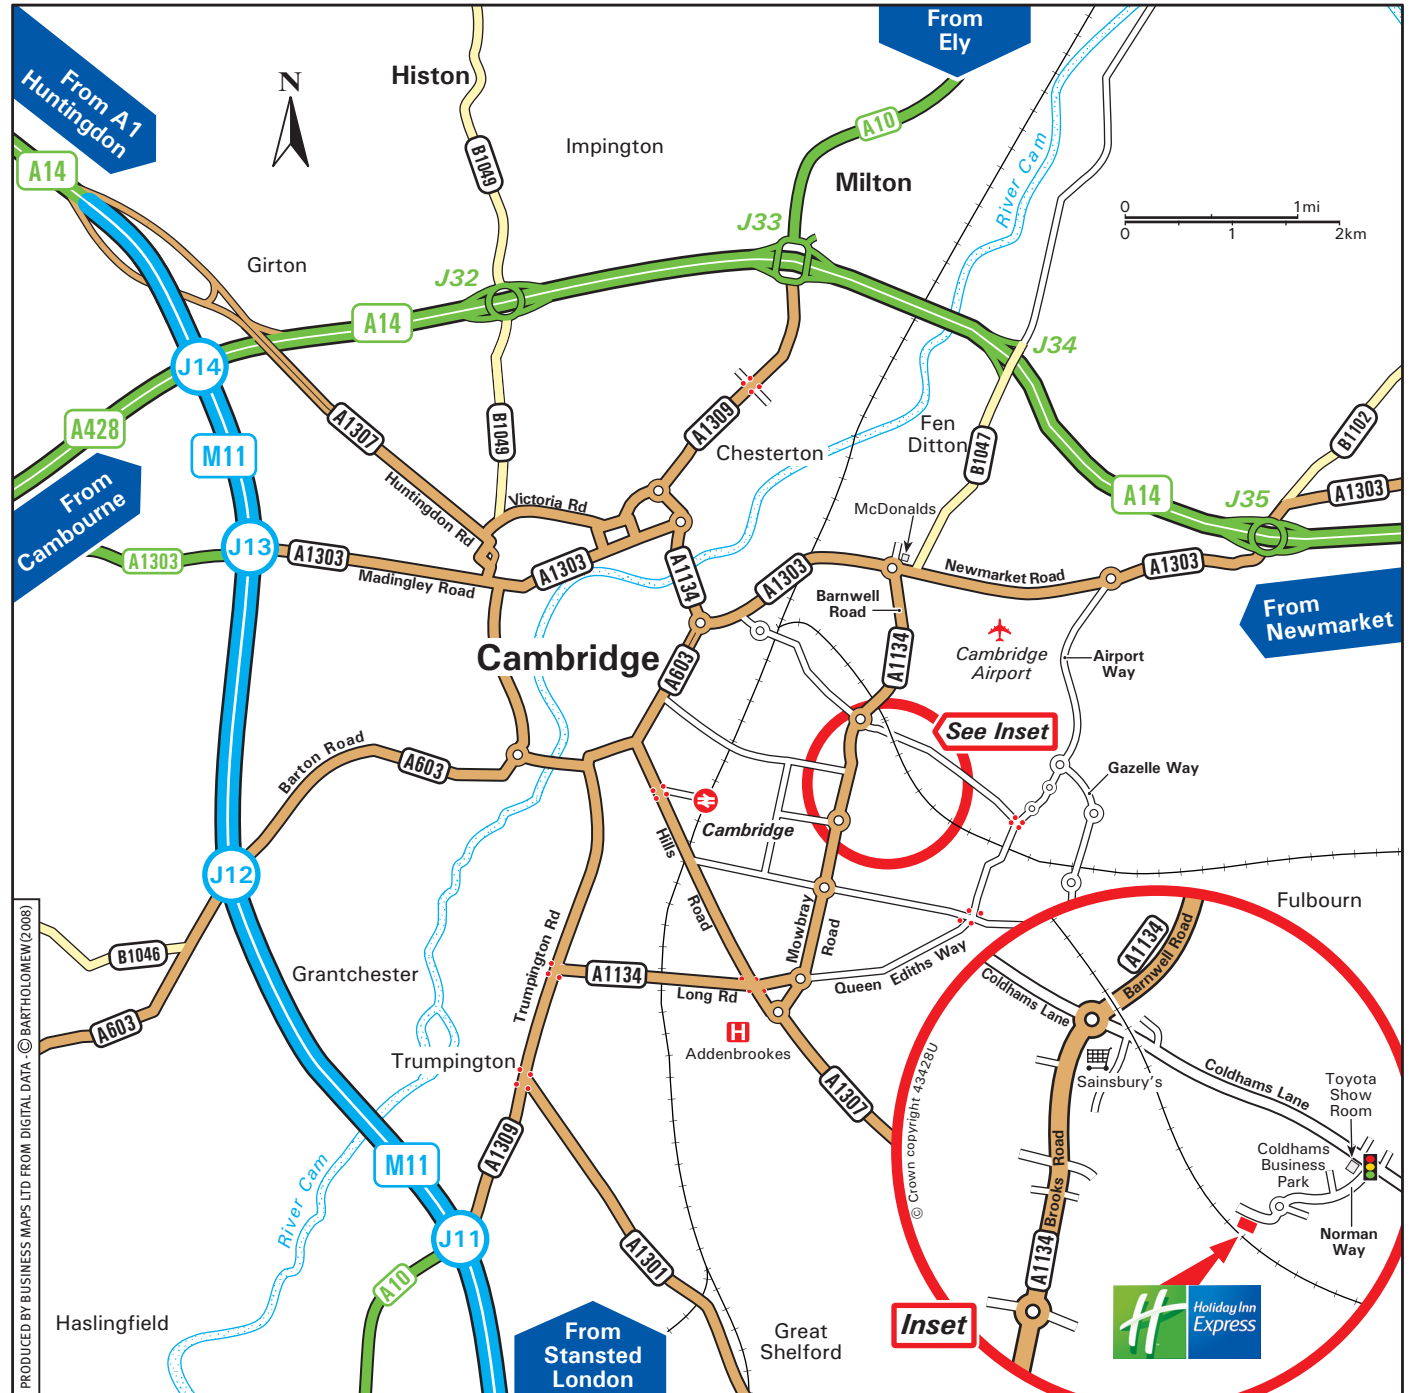

**From M11 Junction 11**

- Leave the M11 at Junction 11 and from the roundabout take the third exit onto the A1309 (Hauxton Road), signed Cambridge.
- At the second junction turn onto the A1134 (Long Road).
- Continue over the A1307 and onto Queen Edith's Way.
- Take the first exit at the next roundabout onto Mowbray Road.
- Continue straight over the next two roundabouts, then take the third exit at the third roundabout into Coldhams Lane (Sainsbury's).
- At the first set of traffic lights turn right onto Norman Way next to the Toyota car show room.
- Continue to the end of the road (see inset).

**From A14 Coming from the WEST**

- Exit Junction 34 off the A14.
- At the traffic lights take a right towards Fen Ditton the B1047, continue for approx 1 mile until you reach a T-Junction.
- Get into the left hand lane and turn right towards Cambridge & Hanger 17.
- At the roundabout you will see a McDonalds on your right, turn left at this round about onto Barnwell Road (also sign posted Hanger 17).
- At the next round about you will see Sainsbury's turn left onto Coldhams Lane, at the first set of traffic lights turn right onto Norman Way next to the Toyota car show room.
- Continue to the end of the road.
- Arrive at the Holiday Inn Express Cambridge hotel (see inset).

**From A14 Coming from the EAST**

- Take Junction 35 off the A14 onto A1303 to Cambridge.
- Continue to the roundabout and turn left onto Airport Way, heading towards Cherry Hinton.
- Follow the road for about 1 mile.
- Continue over first roundabout and then over 2 mini roundabouts.
- At the traffic lights you will see a Toyota Car show room where you should take a left into Norman Way.
- Continue to the end of the road.
- Arrive at the Holiday Inn Express Cambridge hotel (see inset).

**By Train**

- The nearest mainline station is Cambridge.

PRODUCED BY BUSINESS MAPS LTD FROM DIGITAL DATA. © BARTHOLOMEW (2008)

© Crown copyright 43428U